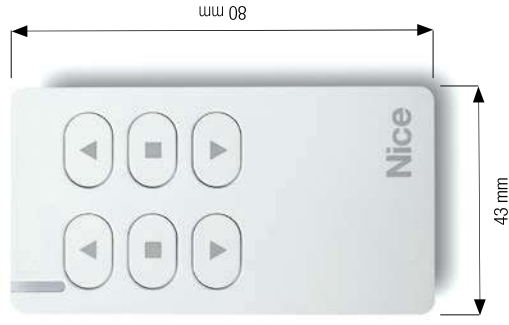

Era Miniway

Miniaturised, to manage awnings, blinds and rolling shutters

Miniaturised radio transmitters, for the intuitive management of awnings, blinds and rolling shutters.

1, 2 and 3 channels to control automations in Open-Stop-Close mode.

433.92 MHz, rolling code with self-learning.

Immediate and easy to use thanks to direct control of the group with specific keys.

Long range 200 m in open space, 35 m indoors.

Possibility of wall mounting using the specific support.

Long autonomy (3V lithium battery).

MW1

MW2

MW3

Code	Description	Pcs./pack.
MW1	Portable transmitter, activates 1 Open-Stop-Close automation in single or multigroup mode	1
MW2	Portable transmitter, activates 2 Open-Stop-Close automations in single or multigroup mode	1
MW3	Portable transmitter, activates 3 Open-Stop-Close automations in single or multigroup mode	1