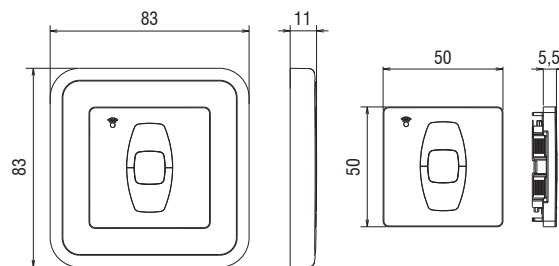

GAMMA ELEGANCE / ELEGANCE RANGE

GO-1 ELEGANCE

GO-4 ELEGANCE

GO-SV ELEGANCE

GO-16 ELEGANCE

GO-6T ELEGANCE

GO-P1 ELEGANCE

CARATTERISTICHE TECNICHE / TECHNICAL FEATURES: