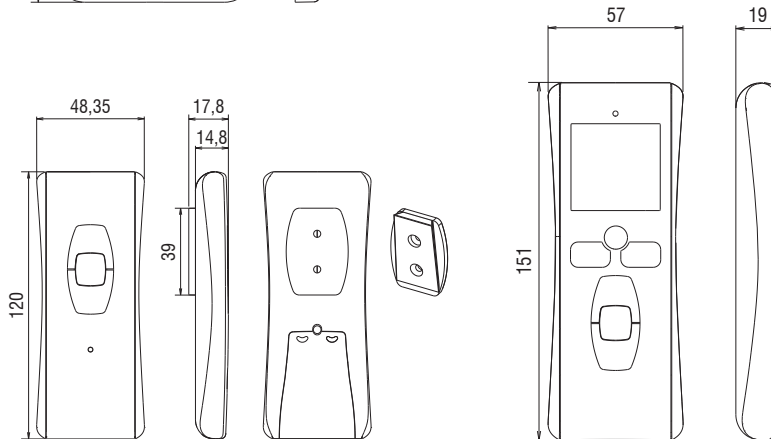

GAMMA ELEGANCE / ELEGANCE RANGE

GO-1 ELEGANCE

GO-4 ELEGANCE

GO-SV ELEGANCE

GO-16 ELEGANCE

GO-6T ELEGANCE

GO-P1 ELEGANCE

CARATTERISTICHE TECNICHE / TECHNICAL FEATURES:

- Telecomando classe III / Class III remote control
- Indice di protezione / Protection rating: IP30
- Frequenza di trasmiss. / Transmis. frequency: 433,42 MHz
- Temperat. di esercizio / Working temperat.: 0° C / + 40°C
- Temperat. di immagaz. / Storage temperat.: 0° C / + 70°C
- Portata / Range: 20 m con due muri portanti interposti
with 2 support walls in between
- Tipologia batteria / Battery type: 3V Litio / lithium CR 2430
- Certificazioni / Certifications: CE
- Made in Italy

CODICE CODE	DESCRIZIONE DESCRIPTION	COLORE COLOUR	NR. CANALI NR. CHANNELS	TECNOLOGIA TECHNOLOGY	IMBALLO PACKAGE
2211123	GO-1 ELEGANCE Telecomando / Remote control	Nero / Black	1	Rolling code	1 pz / pc
2211118	GO-1 ELEGANCE Telecomando / Remote control	Bianco / White	1	Rolling code	1 pz / pc
2211124	GO-4 ELEGANCE Telecomando / Remote control	Nero / Black	5	Rolling code	1 pz / pc
2211119	GO-4 ELEGANCE Telecomando / Remote control	Bianco / White	5	Rolling code	1 pz / pc
2211125	GO-SV ELEGANCE Telecomando / Remote control	Nero / Black	1	Rolling code	1 pz / pc
2211122	GO-SV ELEGANCE Telecomando / Remote control	Bianco / White	1	Rolling code	1 pz / pc
2211127	GO-P1 ELEGANCE Telecomando da parete / Wall remote control	Nero / Black	1	Rolling code	1 pz / pc
2211126	GO-P1 ELEGANCE Telecomando da parete / Wall remote control	Bianco / White	1	Rolling code	1 pz / pc
2211147	GO-16 ELEGANCE Telecomando / Remote control	Nero / Black	16	Rolling code	1 pz / pc
2211146	GO-16 ELEGANCE Telecomando / Remote control	Bianco / White	16	Rolling code	1 pz / pc
2211135	GO-6T ELEGANCE Multi-Timer Telecomando / Remote control	Nero / Black	6	Rolling code	1 pz / pc
2211134	GO-6T ELEGANCE Multi-Timer Telecomando / Remote control	Bianco / White	6	Rolling code	1 pz / pc